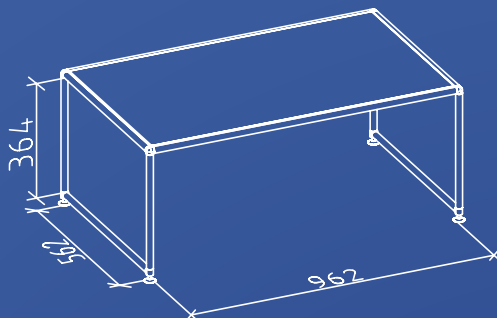

SHELVING UNIT MLQE-357

Home design with a drop door
80.2 x 43.2 x 196 cm

Melamine carcass/LC lacquered front

BRIGHT SKY BLUE.
LIKE THE SKY ON A CLEAR,
SUNNY DAY IN SUMMER.

SHELVING UNIT MLQE-358

Home design with 2 drawers, wooden interior,
80.2 x 43.2 x 196 cm

Melamine carcass/LC lacquered fronts

DEEP, DYNAMIC RED.
UNUSUALLY BRIGHT;
VISUALLY ACCOMMODATING
IN THE ROOM.

HIGHBOARD MLOE-104

Home design with 2 drop door units
and a double drawer unit, drawers with wooden interior,
60.2 x 43.2 x 119.6 cm

Melamine carcass/LC lacquered fronts

LIGHT GREY. A MATERIAL PEARL GREY; SLIGHTLY LUMINOUS, AIRY AND VERY ATTRACTIVE IN A SHADY ENVIRONMENT.

COFFEE TABLE MLQE-030

LC lacquered table top
100.2 x 60.2 x 42.4 cm