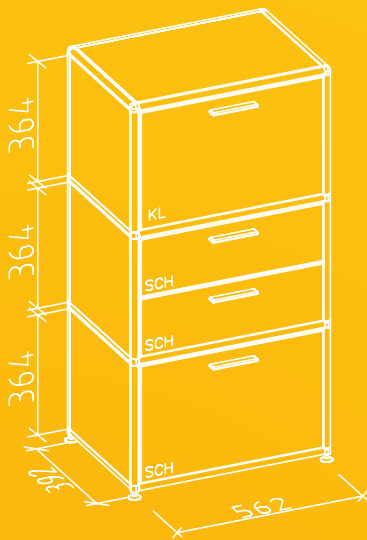

Melamine carcass/LC lacquered fronts

SHELVING UNIT MSQE-039

Office design, 1 door unit with curved handle
43.2 x 43.2 x 80.8 cm

Melamine carcass/LC lacquered front

EXPRESSIVE IRON GREY.
CREATIVE, SOFT AND WARM –
LIKE VELVETY IRON;
DYNAMIC AND STABLE IN
ALL LIGHTING CONDITIONS.

CHEST OF DRAWERS MLQE-091

Home design with 4 drawers, wooden interior,
80.2 x 43.2 x 80.8 cm

Melamine carcass/LC lacquered fronts

SHIMMERING DARK
ULTRAMARINE BLUE. IMPRESSES AND
MOVES WORLDS; DYNAMIC EVEN IN
SHADY CONDITIONS.

SHELVING UNIT MLQE-357

Home design with a drop door
80.2 x 43.2 x 196 cm

Melamine carcass/LC lacquered front

BRIGHT SKY BLUE.
LIKE THE SKY ON A CLEAR,
SUNNY DAY IN SUMMER.

SHELVING UNIT MLQE-358

Home design with 2 drawers, wooden interior,
80.2 x 43.2 x 196 cm

Melamine carcass/LC lacquered fronts

DEEP, DYNAMIC RED.
UNUSUALLY BRIGHT;
VISUALLY ACCOMMODATING
IN THE ROOM.

HIGHBOARD MLOE-104

Home design with 2 drop door units
and a double drawer unit, drawers with wooden interior,
60.2 x 43.2 x 119.6 cm