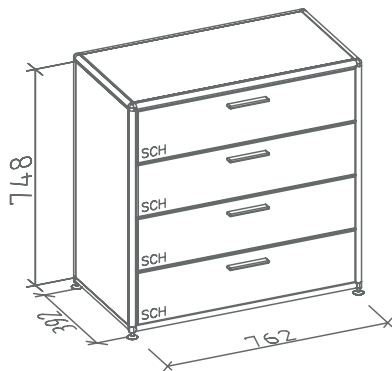

0759 – 32090 rouge vermillon 31

0754 – 32010 gris foncé 31

0755 – 32021 outremer moyen

0761 – 32053 vert jaune clair

0753 – 32011 gris 31

CHEST OF DRAWERS MSQE-091

Office design with 4 drawers, metal interior,
80.2 x 43.2 x 80.8 cm

Melamine carcass/LC lacquered fronts

SHELVING UNIT MSQE-039

Office design, 1 door unit with curved handle
43.2 x 43.2 x 80.8 cm

Melamine carcass/LC lacquered front

EXPRESSIVE IRON GREY.
CREATIVE, SOFT AND WARM –
LIKE VELVETY IRON;
DYNAMIC AND STABLE IN
ALL LIGHTING CONDITIONS.