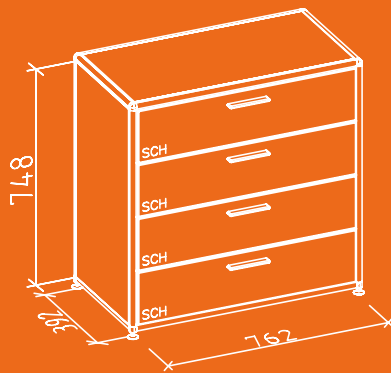

Melamine carcass/LC lacquered fronts

SHELVING UNIT MSQE-039

Office design, 1 door unit with curved handle
43.2 x 43.2 x 80.8 cm

Melamine carcass/LC lacquered front

EXPRESSIVE IRON GREY.
CREATIVE, SOFT AND WARM –
LIKE VELVETY IRON;
DYNAMIC AND STABLE IN
ALL LIGHTING CONDITIONS.

CHEST OF DRAWERS MLQE-091

Home design with 4 drawers, wooden interior,
80.2 x 43.2 x 80.8 cm

Melamine carcass/LC lacquered fronts

SHIMMERING DARK
ULTRAMARINE BLUE. IMPRESSES AND
MOVES WORLDS; DYNAMIC EVEN IN
SHADY CONDITIONS.