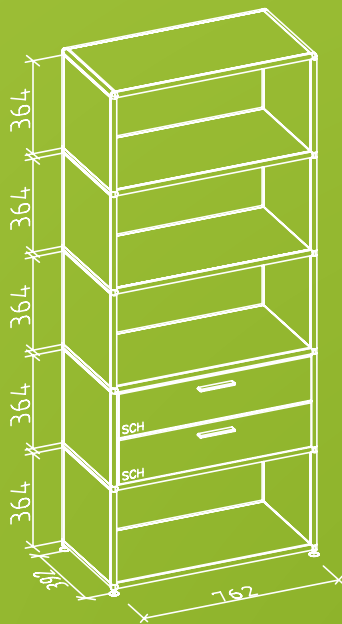

CHEST OF DRAWERS MLQE-091

Home design with 4 drawers, wooden interior,
80.2 x 43.2 x 80.8 cm

Melamine carcass/LC lacquered fronts

SHIMMERING DARK
ULTRAMARINE BLUE. IMPRESSES AND
MOVES WORLDS; DYNAMIC EVEN IN
SHADY CONDITIONS.

SHELVING UNIT MLQE-357

Home design with a drop door
80.2 x 43.2 x 196 cm

Melamine carcass/LC lacquered front

BRIGHT SKY BLUE.
LIKE THE SKY ON A CLEAR,
SUNNY DAY IN SUMMER.

SHELVING UNIT MLQE-358

Home design with 2 drawers, wooden interior,
80.2 x 43.2 x 196 cm

Melamine carcass/LC lacquered fronts

DEEP, DYNAMIC RED.
UNUSUALLY BRIGHT;
VISUALLY ACCOMMODATING
IN THE ROOM.

HIGHBOARD MLOE-104

Home design with 2 drop door units
and a double drawer unit, drawers with wooden interior,
60.2 x 43.2 x 119.6 cm