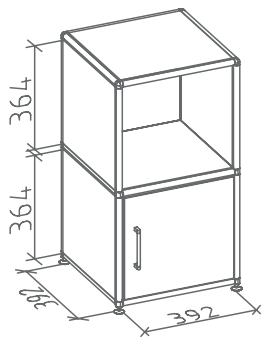

0759 – 32090 rouge vermillon 31

0754 – 32010 gris foncé 31

0755 – 32021 outremer moyen

0761 – 32053 vert jaune clair

0753 – 32011 gris 31

CHEST OF DRAWERS MSQE-091

Office design with 4 drawers, metal interior,
80.2 x 43.2 x 80.8 cm

Melamine carcass/LC lacquered fronts

SHELVING UNIT MSQE-039

Office design, 1 door unit with curved handle
43.2 x 43.2 x 80.8 cm

Melamine carcass/LC lacquered front

EXPRESSIVE IRON GREY.
CREATIVE, SOFT AND WARM –
LIKE VELVETY IRON;
DYNAMIC AND STABLE IN
ALL LIGHTING CONDITIONS.