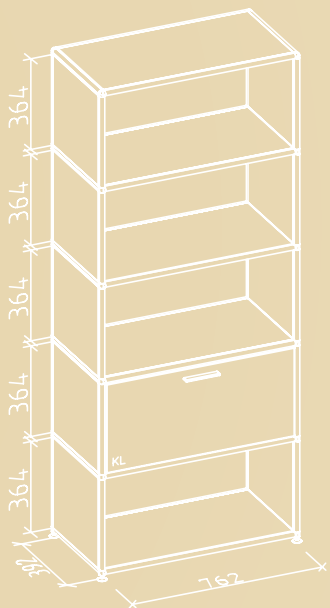

Melamine carcass/LC lacquered fronts

SHELVING UNIT MSQE-039

Office design, 1 door unit with curved handle
43.2 x 43.2 x 80.8 cm

Melamine carcass/LC lacquered front

EXPRESSIVE IRON GREY.
CREATIVE, SOFT AND WARM –
LIKE VELVETY IRON;
DYNAMIC AND STABLE IN
ALL LIGHTING CONDITIONS.

CHEST OF DRAWERS MLQE-091

Home design with 4 drawers, wooden interior,
80.2 x 43.2 x 80.8 cm

Melamine carcass/LC lacquered fronts

SHIMMERING DARK
ULTRAMARINE BLUE. IMPRESSES AND
MOVES WORLDS; DYNAMIC EVEN IN
SHADY CONDITIONS.