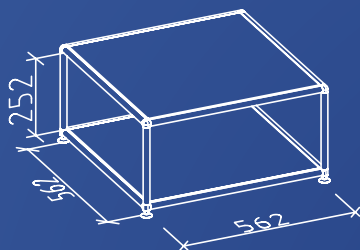

Melamine carcass/LC lacquered fronts

LIGHT GREY. A MATERIAL PEARL GREY; SLIGHTLY LUMINOUS, AIRY AND VERY ATTRACTIVE IN A SHADY ENVIRONMENT.

COFFEE TABLE MLQE-030

LC lacquered table top
100.2 x 60.2 x 42.4 cm

SIDE TABLE MLQE-014

LC lacquered table top
60.2 x 60.2 x 31 cm

bosse.de
dauphin-group.com

Manufacturer:

Bosse Design Gesellschaft für
Innovative Office Interiors mbH & Co. KG
Stahler Ufer 7
37671 Höxter/Stahle, Germany
+49 5531 1297-0
info@bosse.de